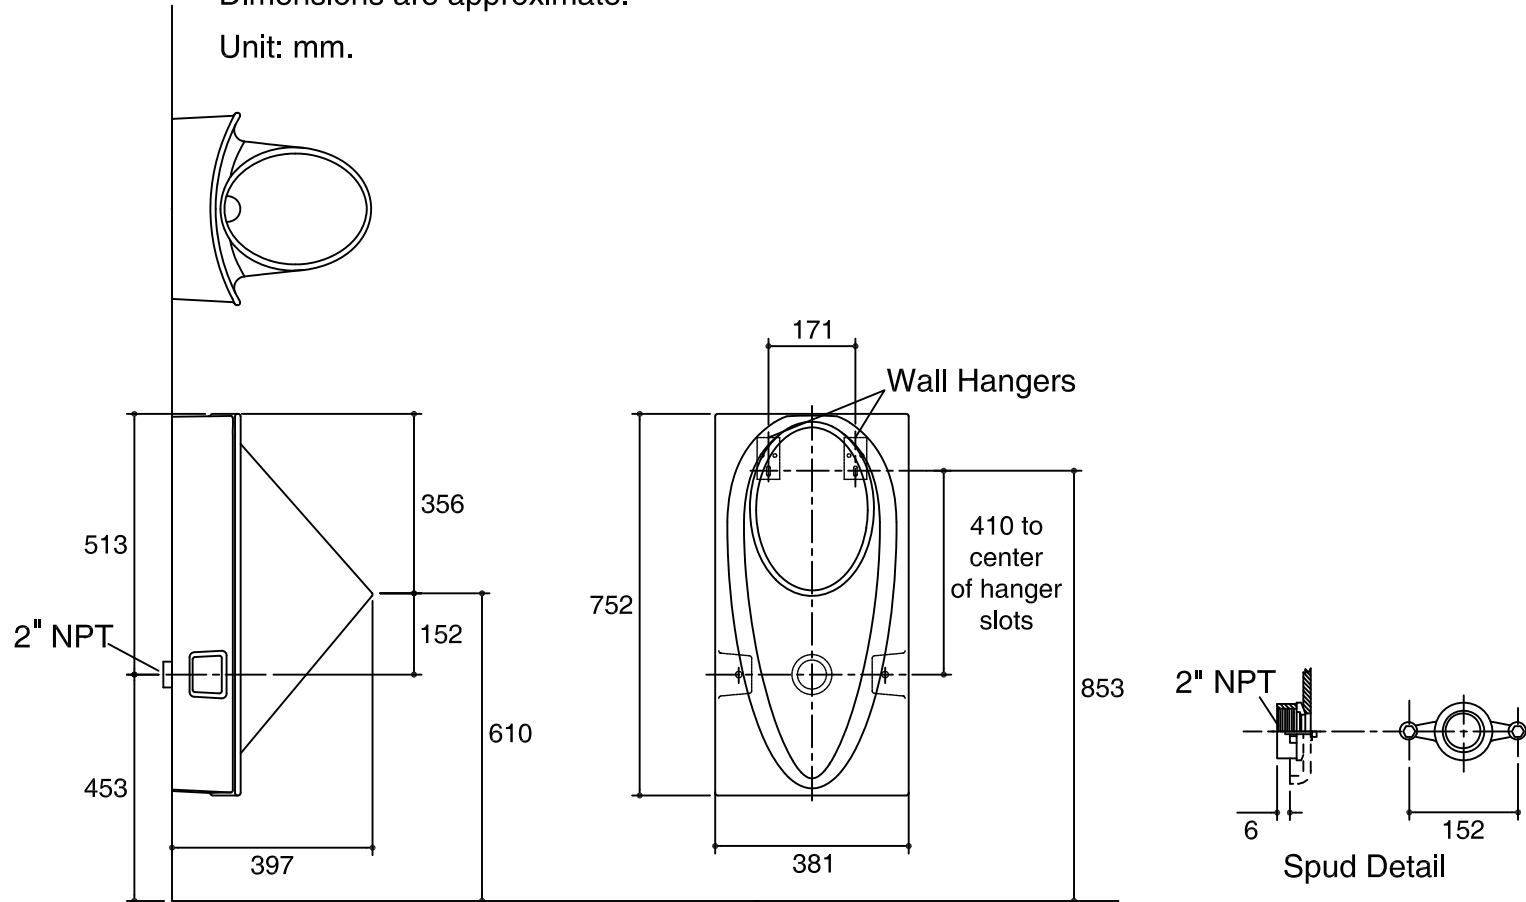

Dimensions are approximate.

Unit: mm.

\* The recommended dimension for installation can be adjusted according to user preferences and layout.

<b>SKU</b>	<b>K-4918X-0</b>
<b>Name</b>	<b>STEWARD WATERLESS</b>
<b>Description</b>	<b>Urinal</b>